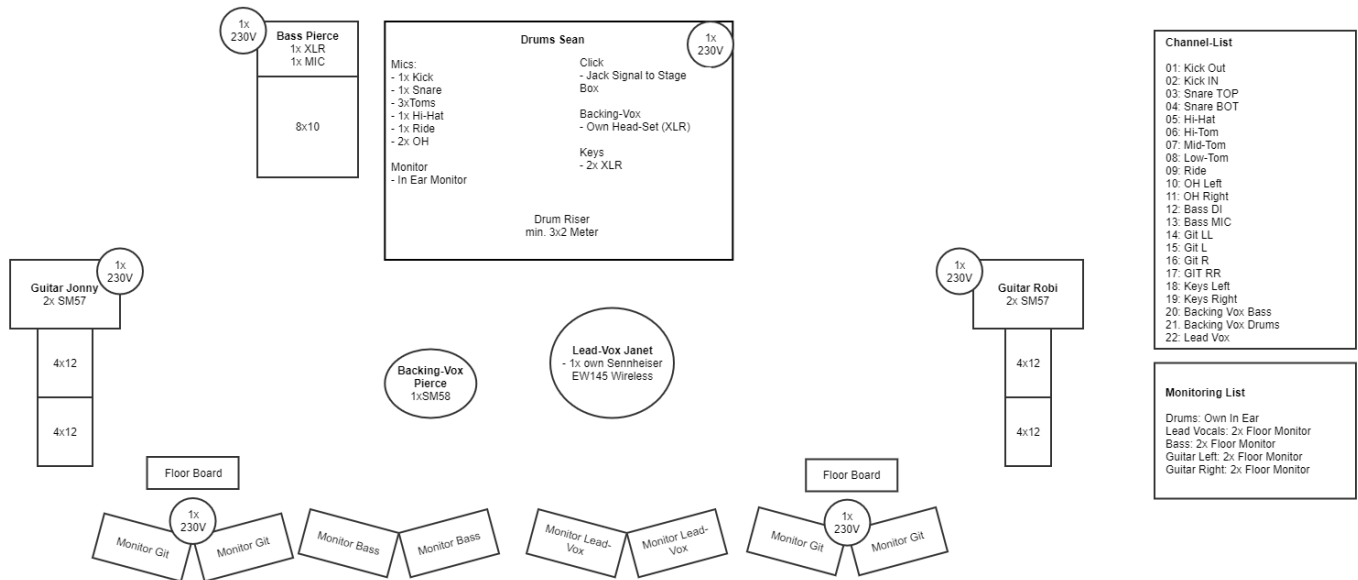

## Stage Rider

#### Backstage

- 7x Hot Meal / 2x Hot Vegetarian Meal  
NO JUNK FOOD
- 8x 1 Liter Water without Gas
- 8x 1 Liter Water with Gas
- 16x 0.5 Liter Beer
- Fruits
- Sandwiches

### On Stage

- Janet
  - 1x 1 Liter Water without Gas
- Pierce
  - 1x 1 Liter Water without Gas
  - 1x 0.5 Liter Beer
- Jonny
  - 1x 1 Liter Water with Gas
  - 1x 0.5 Liter Beer
- Robi
  - 1x 1 Liter Water with Gas
  - 1x 0.5 Liter Beer
- Sean
  - 2x 1 Liter Water
  - 1x 0.5 Liter Beer